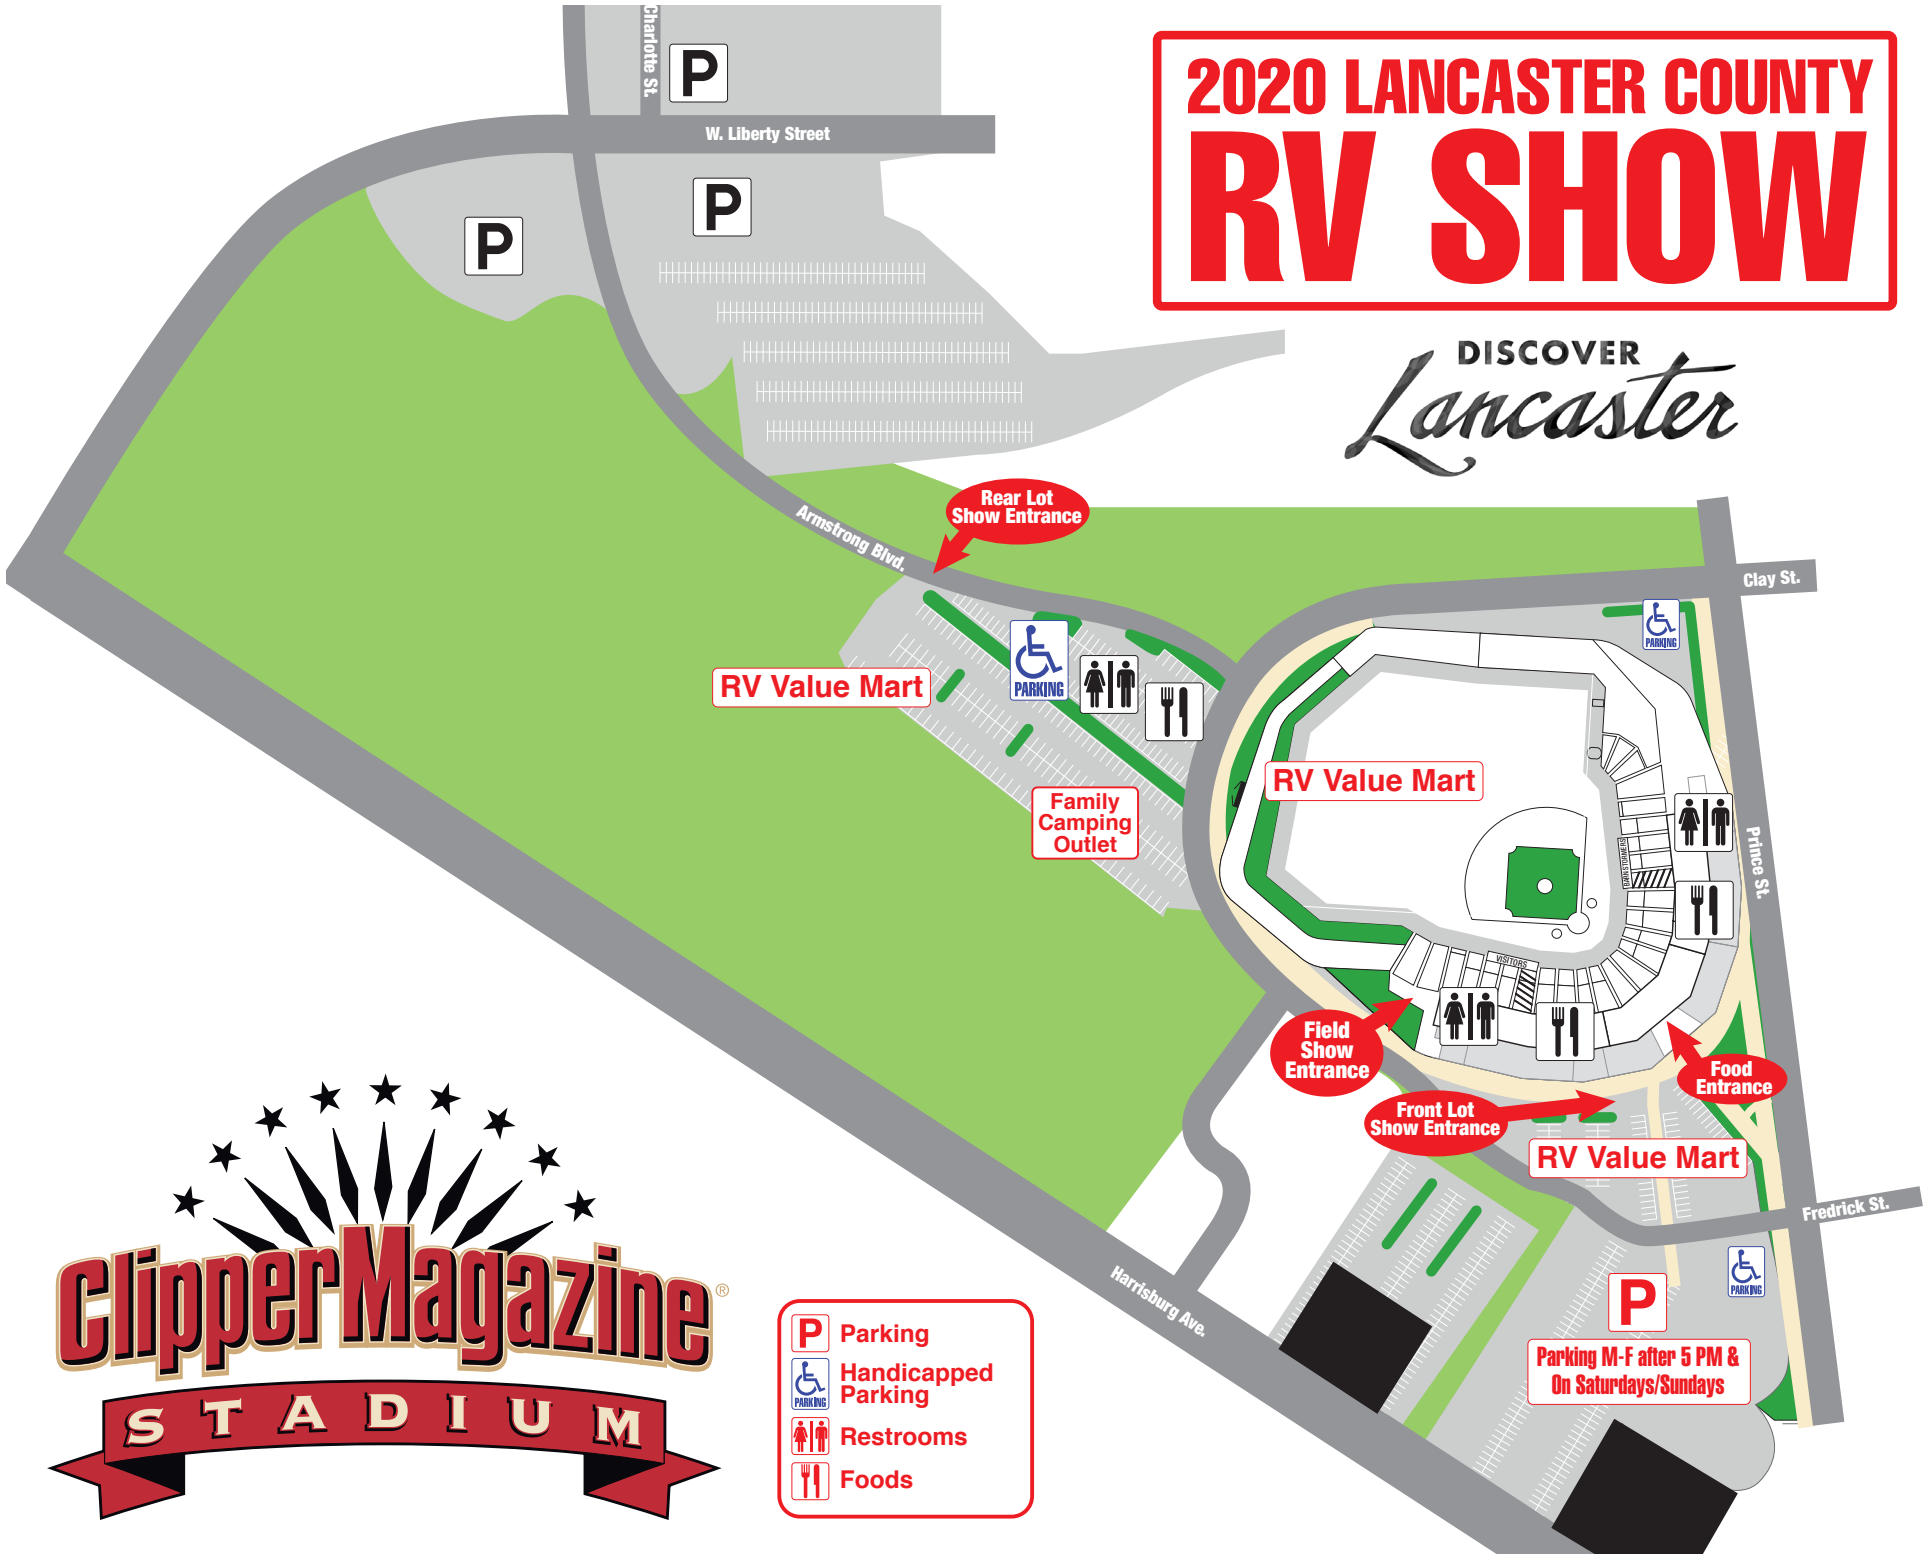

# 2020 LANCASTER COUNTY RV SHOW

DISCOVER  
*Lancaster*

-  Parking
-  Handicapped Parking
-  Restrooms
-  Foods

**P**  
Parking M-F after 5 PM &  
On Saturdays/Sundays